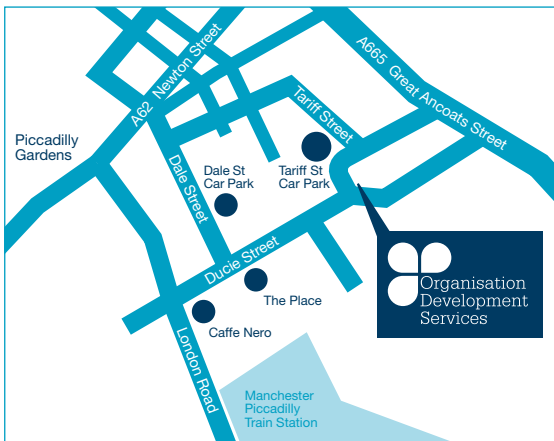

### Arriving by Car

Ducie Street is accessible from London Road/Piccadilly Station or Great Ancoats Street. ODS is situated on the corner as the road bends.

Parking options include:

On-street – Meter parking is easily available on Ducie Street, maximum daytime stay is three hours

Tariff St Car Park – a large multi-storey car park

Dale Street – an open car park close to the office; you can reach us via the footbridge over the canal, or by road

### Arriving by Train or Tram

We are a five minute walk from Piccadilly station:

On leaving the main railway station entrance, walk down the station approach to the first road you come to (Ducie Street), Caffe Nero is on the corner, turn onto Ducie Street (right).

Walk past The Place aparthotel on your right and keep walking along Ducie Street, the road curves and you will see a white-fronted cafe on your left.

Ducie House is the building facing you, our entrance is directly on the corner of the building, look for the silver double doors with our sign above.